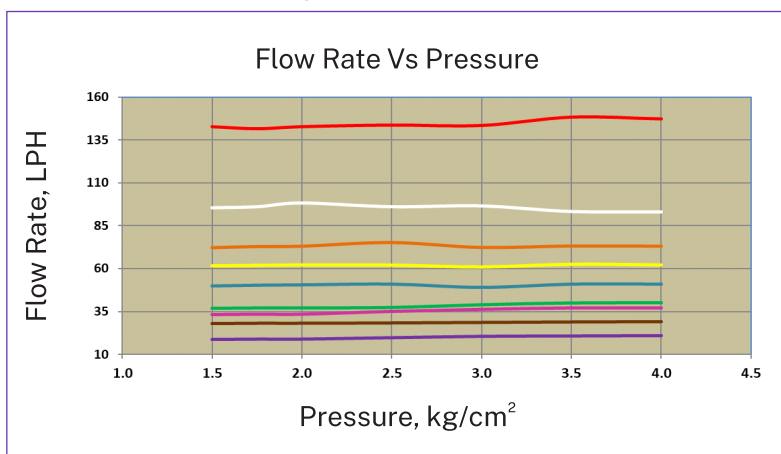

TECHNICAL DATA

- Flow rates: 20 - 145 LPH (5-38 GPH).
- Recommended pressure ranges : 1.5 - 4.0 kg/cm² (21 - 57 psi).
- Wetted diameter : 1.6 - 9.6 mtr (5 - 32 ft.).
- Recommended filtration: 120mesh

Performance Table

Nozzle Color	Nozzle Size		Flow Rate		Swivels - Wetted Diameter							
					Medium Range-Black				Large Range-Grey			
	mm	inch	LPH	GPH	1 st Stage		2 nd Stage		1 st Stage		2 nd Stage	
					mtr.	ft.	mtr.	ft.	mtr.	ft.	mtr.	ft.
Purple	0.8mm	0.031"	20	5.3	1.2	3.9	3.5	11.5	-	-	-	-
Brown	0.9mm	0.035"	28	7.4	1.2	3.9	4.0	13.1	1.6	5.2	5.0	16.4
Violet	1.0mm	0.039"	35	9.2	1.4	4.6	4.0	13.1	1.8	5.9	5.5	18.0
Green	1.1mm	0.043"	39	10.3	1.4	4.6	4.0	13.1	2.0	6.6	6.0	19.7
Blue	1.3mm	0.051"	50	13.2	1.6	5.2	4.5	14.8	2.0	6.6	6.5	21.3
Yellow	1.4mm	0.055"	62	16.4	1.6	5.2	4.6	15.1	2.0	6.6	7.0	23.0
Orange	1.5mm	0.059"	72	19.0	1.8	5.9	5.0	16.4	2.0	6.6	7.2	23.6
White	1.8mm	0.071"	95	25.1	2.0	6.6	5.5	18.0	2.2	7.2	7.5	24.6
Red	2.0mm	0.078"	145	38.3	-	-	-	-	2.2	7.2	9.6	31.5

- Tested at 25cm (10 inch) height above ground
- 1st Stage : Swivel with limiter
- 2nd Stage : Swivel without limiter

AQ-206PC Assembly

Performance Graph

AQ-206PC