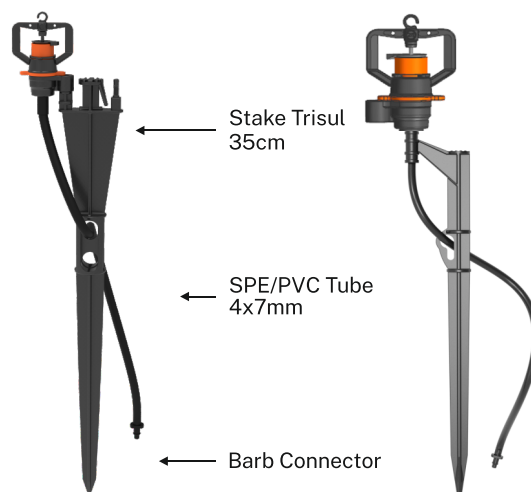

Performance Table

Nozzle Color	Nozzle Size		Flow Rate		Swivels - Wetted Diameter							
					Medium Range-Black				Large Range-Grey			
	mm	inch	LPH	GPH	1st Stage		2nd Stage		1st Stage		2nd Stage	
					mtr.	ft.	mtr.	ft.	mtr.	ft.	mtr.	ft.
Purple	0.8mm	0.031"	20	5.3	1.2	3.9	3.5	11.5	-	-	-	-
Brown	0.9mm	0.035"	28	7.4	1.2	3.9	4.0	13.1	1.6	5.2	5.0	16.4
Violet	1.0mm	0.039"	35	9.2	1.4	4.6	4.0	13.1	1.8	5.9	5.5	18.0
Green	1.1mm	0.043"	39	10.3	1.4	4.6	4.0	13.1	2.0	6.6	6.0	19.7
Blue	1.3mm	0.051"	50	13.2	1.6	5.2	4.5	14.8	2.0	6.6	6.5	21.3
Yellow	1.4mm	0.055"	62	16.4	1.6	5.2	4.6	15.1	2.0	6.6	7.0	23.0
Orange	1.5mm	0.059"	72	19.0	1.8	5.9	5.0	16.4	2.0	6.6	7.2	23.6
White	1.8mm	0.071"	95	25.1	2.0	6.6	5.5	18.0	2.2	7.2	7.5	24.6
Red	2.0mm	0.078"	145	38.3	-	-	-	-	2.2	7.2	9.6	31.5

- Tested at 25cm (10 inch) height above ground
- 1st Stage : Swivel with limiter
- 2nd Stage : Swivel without limiter

AQ-206PC Assembly